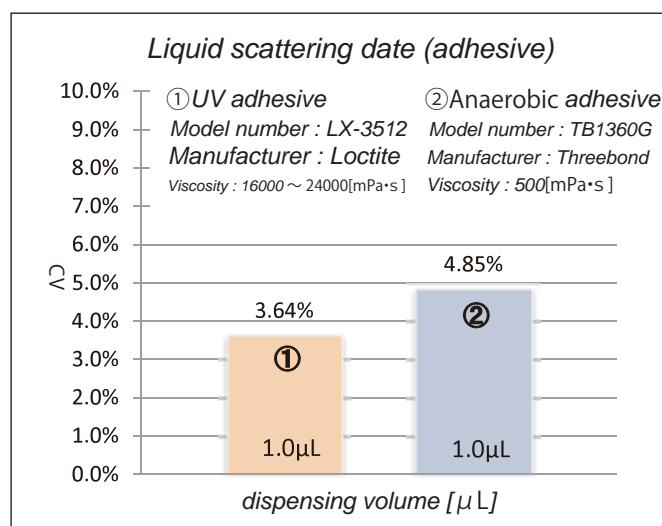

Specification

	Specification
Size	H: 149mm , W: 22.5mm , D: 38mm
Weight	75g
Capacity	1,000 μL(1cc)
Power	AAA battery (Ni-MH) (Specify : Panasonic rechargeable battery EVOLTA)
Syringe nozzle	General-purpose needles are available (Recommendation : Musashi Engineering taper nozzle 22G)
Viscosity	Under 20,000mPa·s
Repeatability(CV)	Coefficient of variation:10%(1 μL)
Syringe	Clear syringe (Material:Polypropylene) UV block syringe (Material:Polypropylene)

Accuracy of liquid discharge