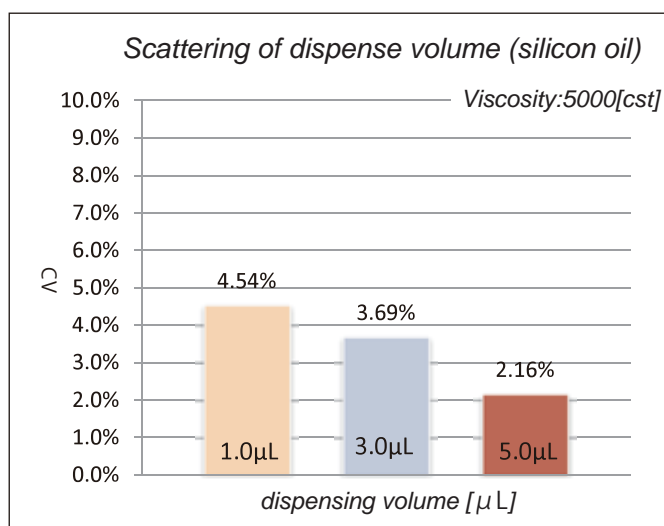

Specification

	Specification
Size	H: 149mm , W: 22.5mm , D: 38mm
Weight	75g
Capacity	1,000 μL(1cc)
Power	AAA battery (Ni-MH) (Specify : Panasonic rechargeable battery EVOLTA)
Syringe nozzle	General-purpose needles are available (Recommendation : Musashi Engineering taper nozzle 22G)
Viscosity	Under 20,000mPa·s
Repeatability(CV)	Coefficient of variation:10%(1 μL)
Syringe	Clear syringe (Material:Polypropylene) UV block syringe (Material:Polypropylene)

Accuracy of liquid discharge